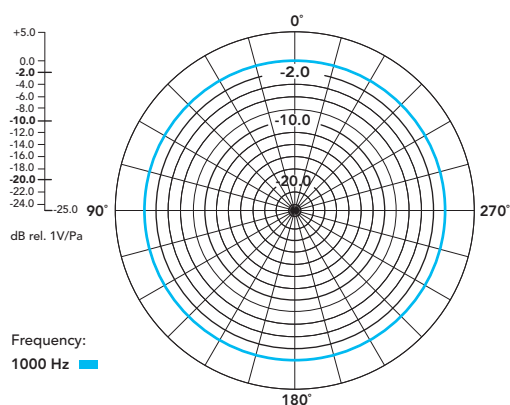

POLAR PATTERN